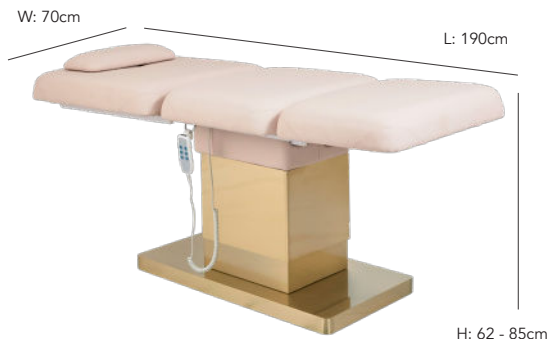

FEATURES INCLUDE:

- Electric 3 Motor System
- Remote Controlled
- Adjustable Backrest
- Adjustable Footrest
- Face hole with Cushioned Infill
- One Column Lift Mechanism
- Gold Metal Finish
- Luxury Padded Cushion