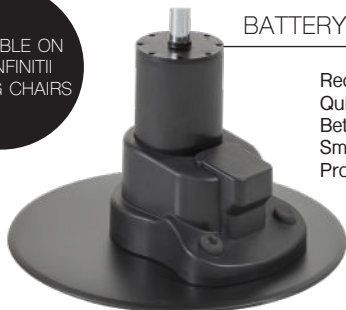

BATTERY OPERATED BASE

Reduces strain – protects the hairdresser's back, neck, and shoulders.
Quick, effortless height changes – saves time during services.
Better precision – allows ideal cutting and styling angles.
Smooth & quiet operation – improves client comfort.
Professional look – adds a modern, high-end feel to the salon.