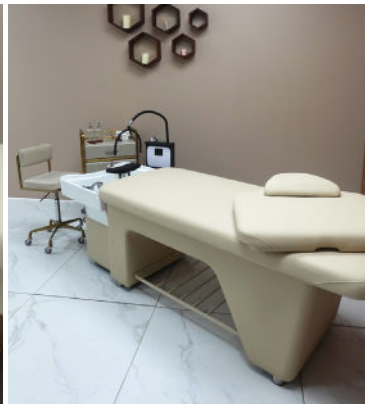

NEW &
EXCLUSIVE

YOUR NEW SERVICE IS HERE